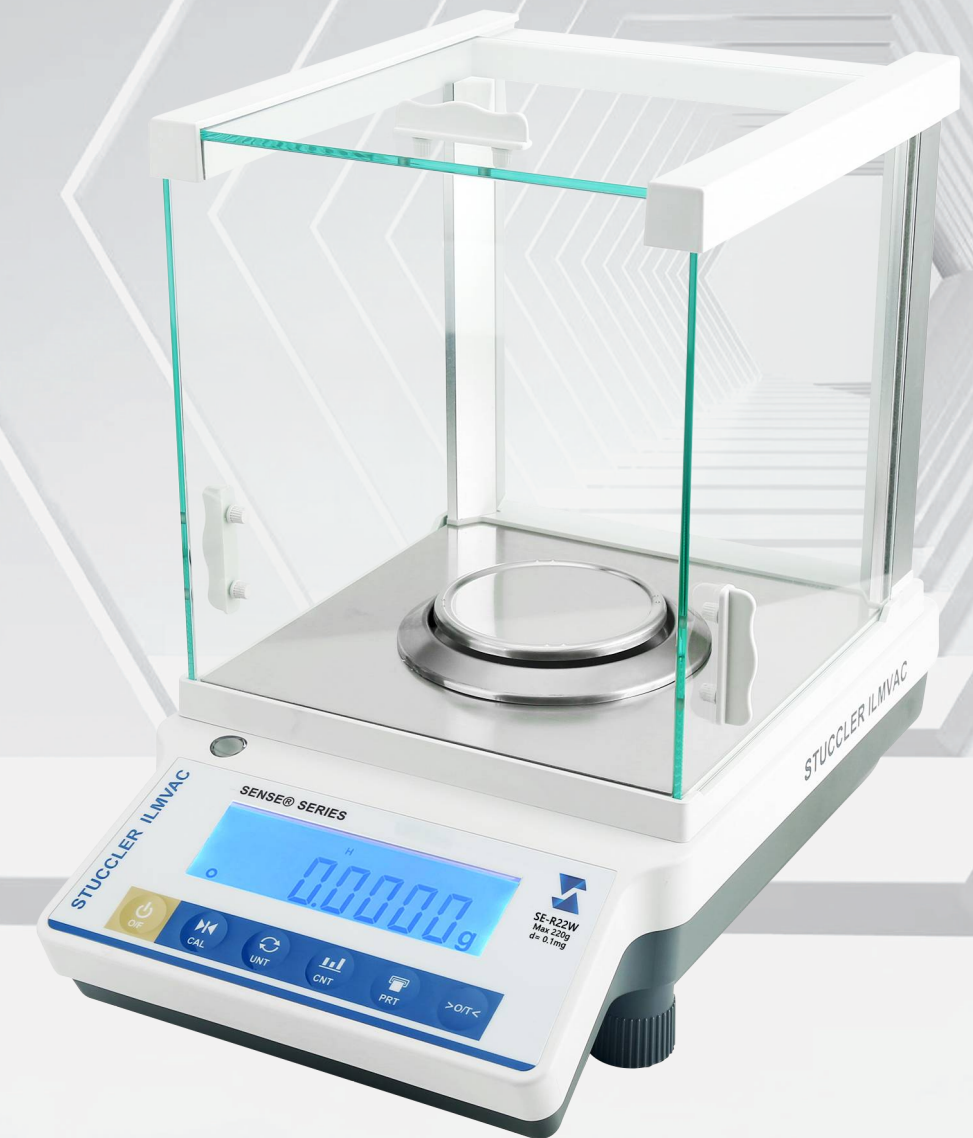

斯图克勒（福建）电子仪器有限公司
STUCCLER ILMVAC ELECTRONIC INSTRUMENT CO.,LTD

监制 伊尔姆（德国）电子仪器有限公司

热线电话Tel: 400 069 6809