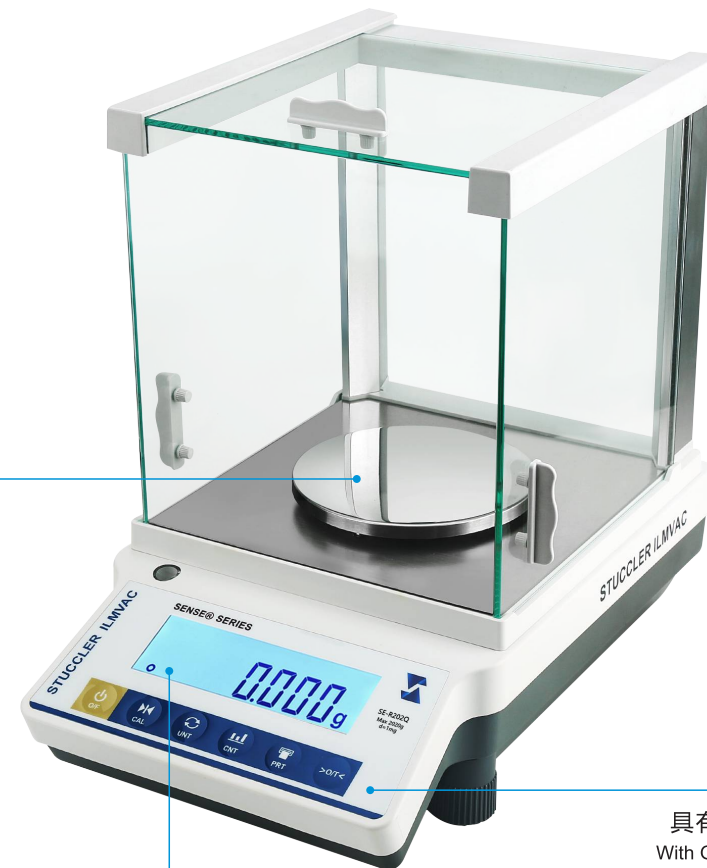

- 应变式质量传感器
Loadcell sensor
- 外部校准
External calibration
- LCD背光液晶显示屏
LCD display
- 六级防震可调功能
Six level earthquake adjustable function

- ABS外壳
ABS shell
- 配置RS232+USB端口
Configure the RS232+USB port
- 称重稳定时间可调功能
Weighing stability time adjustable function
- 称重模式自动锁定
The weighing mode is automatically locked

- 可选配大容量锂电池
Optional Li-Battery
- 具有g mg ct oz等多种单位可选
With G, mg, CT, OZ and other units available
- 标配多功能适配器
Standard multifunctional adaptor

SH-1.1

SH-1.3

SH-1.2

SENSE运筹系列 SENSE-JD运筹珠宝系列 SE-Q/JD-Q

- 电磁力精密传感器
Electromagnetic sensor
- 全自动内部校准
(根据温度变化和时间, 将自动校准保存精度)
Internal calibration calibration
Temperature and time changes
maintain accuracy
- 六级防震可调功能
Six level earthquake adjustable function

- 配置下挂钩称量装置
Equipped with lower hook weighing device
- 称重稳定时间可调功能
Weighing stability time adjustable function
- 称重模式自动锁定
The weighing mode is automatically locked

底部全铝+ABS
ABS+Aluminum bottom shell

配置RS232+USB端口
Configure the RS232+USB port