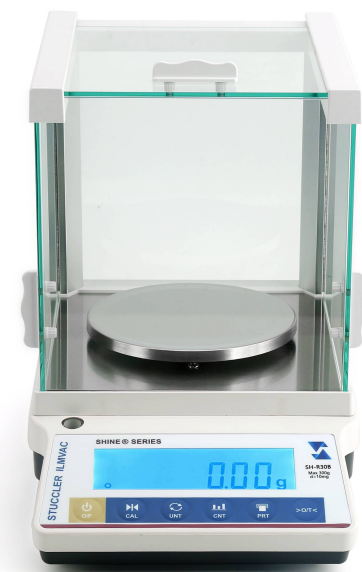

SHINE闪耀系列 SH-Q/B/S

- 应变式质量传感器
  Loadcell sensor
- 外部校准
  External calibration
- LCD背光液晶显示屏
  LCD display
- 六级防震可调功能
  Six level earthquake adjustable function

- ABS外壳
  ABS shell
- 配置RS232+USB端口
  Configure the RS232+USB port
- 称重稳定时间可调功能
  Weighing stability time adjustable function
- 称重模式自动锁定
  The weighing mode is automatically locked

- 可选配大容量锂电池
  Optional Li-Battery
- 具有g mg ct oz等多种单位可选
  With G, mg, CT, OZ and other units available
- 标配多功能适配器
  Standard multifunctional adaptor

SH-1.1