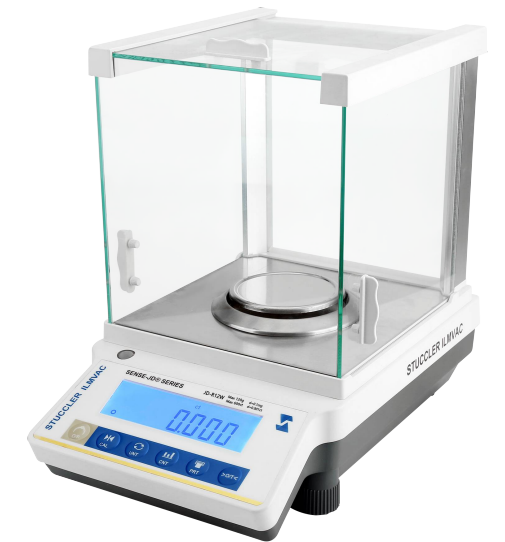

- 电磁力精密传感器
  Electromagnetic sensor
- 全自动内部校准
  (根据温度变化和时间, 将自动校准保存精度)
  Internal calibration calibration
  Temperature and time changes
  maintain accuracy
- 六级防震可调功能
  Six level earthquake adjustable function
- 底部全铝+ABS
  ABS+Aluminum bottom shell
- 配置RS232+USB端口
  Configure the RS232+USB port

图例 / Image	天平型号 / Model	量程 / Capacity	可读性 / d	秤盘尺寸 / Plate size	使用温度 / Temp.	外形尺寸 / Dimensions		
SH-1.1	SH-R10Q	100g	1mg	φ90mm	15-30°C	310×200×270mm		
	SH-R20Q	200g						
	SH-R30Q	300g						
	SH-R30B	300g	10mg	φ130mm	5-35°C			
	SH-R50B	500g						
	SH-R60B	600g						
SH-1.2	SH-R100B	1000g	10mg	φ130mm	5-35°C	310×200×95mm		
	SH-R150B	1500g						
	SH-R150B	1500g						
	SH-1.3	SH-R200B	2000g	10mg	φ180mm×180mm		5-35°C	310×200×270mm
		SH-R300B	3000g					
		SH-R200S	2000g					
SH-R300S		3000g	100mg	15-30°C				
SH-R500S		5000g						
SH-R600S		6000g						
	SH-R1200S	12000g						
	SH-R1500S	15000g						
	SH-R2000S	20000g						

天平型号 / Model	量程 / Capacity	可读性 / d	秤盘尺寸 / Plate size	使用温度 / Temp.	外形尺寸 / Dimensions
SE-R12W	120g	0.1mg	φ90mm	18-23°C	340×215×315mm
SE-R22W	220g				
SE-R32W	320g				
SE-R22Q	220g	1mg	φ120mm	15-30°C	
SE-R32Q	320g				
SE-R52Q	520g				
SE-R62Q	620g				
JD-R12W	120g/600ct	0.1mg	φ90mm	18-23°C	340×215×315mm
JD-R22W	220g/1100ct				
JD-R32W	320g/1600ct				
JD-R22Q	220g/1100ct	1mg	φ120mm	15-30°C	
JD-R32Q	320g/1600ct				
JD-R52Q	520g/2600ct				
JD-R62Q	620g/3100ct